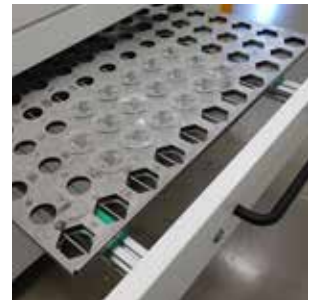

Block-piece discharge drawers

FEATURES + BENEFITS

ART-Block-Pod, a fully automated ART block-piece handling system, enables closed-loop block circulation from job launch to job launch and eliminates operator block-piece manipulation while increasing lab productivity and efficiency.

- Multi-axis handling system identifies, picks, and stores all ART block-pieces
- Automatically selects the correct block-pieces for each job, eliminating manual intervention at job launch
- Picks and removes used block pieces from tray
- Discharges block pieces that require cleaning or replacement
- Two dedicated drawers store discharged block-pieces without interrupting the production flow
- Supports up to four ART-blockers, launching up-to 200 jobs per hour
- Designed for easy maintenance and serviceability
- Full compatibility with Satisloh's MES-360 Manufacturing Execution System
- Supports any Lab Manufacturing System (LMS)
- Multiple ART-Block-Pod units can be integrated for increased throughput

OPTIONS

- Paperless job ticket (RFID)

TECHNICAL INFORMATION

Productivity	up to 200 jobs / hour
Working Ranges	all OPS Premium Block-Pieces Base Curve: 1 – 9 (R500 – R60) Diameter: 50 – 75mm
Energy requirements	200 – 480 V, 50/60 Hz 12 kVA
Dimensions (w x d x h)	2019 x 1899 x 1949 mm 79.5 x 74.76 x 76.73 inch
Weight	1800 Kg / 3970 lb
Communication	TCP/IP or RS232